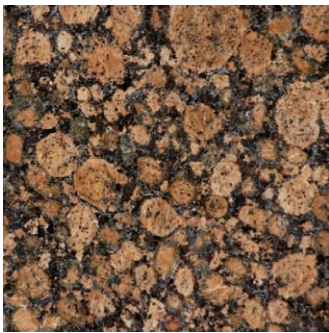

# D.K.I. STOCK GRANITE COLORS

**AMARELLO BOREAL**

**COPPER SILK**

**KASHMIR WHITE**

**UBA TUBA**

**BALTIC BROWN**

**GIALLO FIORITO**

**SANTA CECILIA**

**VENETIAN GOLD**

**BLACK PEARL**

**GIALLO ORNAMENTAL**

**TAN BROWN**

**BRAZIL BLACK**

**INDIAN COPPER**

**TROPIC BROWN**

**\* OTHER COLORS AVAILABLE DEPENDING ON INVENTORY**