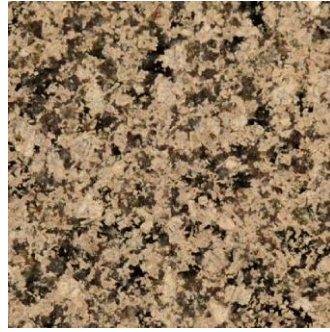

# D.K.I. STOCK GRANITE COLORS

**AMARELLO BOREAL**

**COPPER SILK**

**KASHMIR WHITE**

**UBA TUBA**

**BALTIC BROWN**

**GIALLO FIORITO**

**SANTA CECILIA**

**VENETIAN GOLD**

**BLACK PEARL**

**GIALLO ORNAMENTAL**

**TAN BROWN**

**BRAZIL BLACK**

**INDIAN COPPER**

**TROPIC BROWN**

**\* OTHER COLORS AVAILABLE DEPENDING ON INVENTORY**